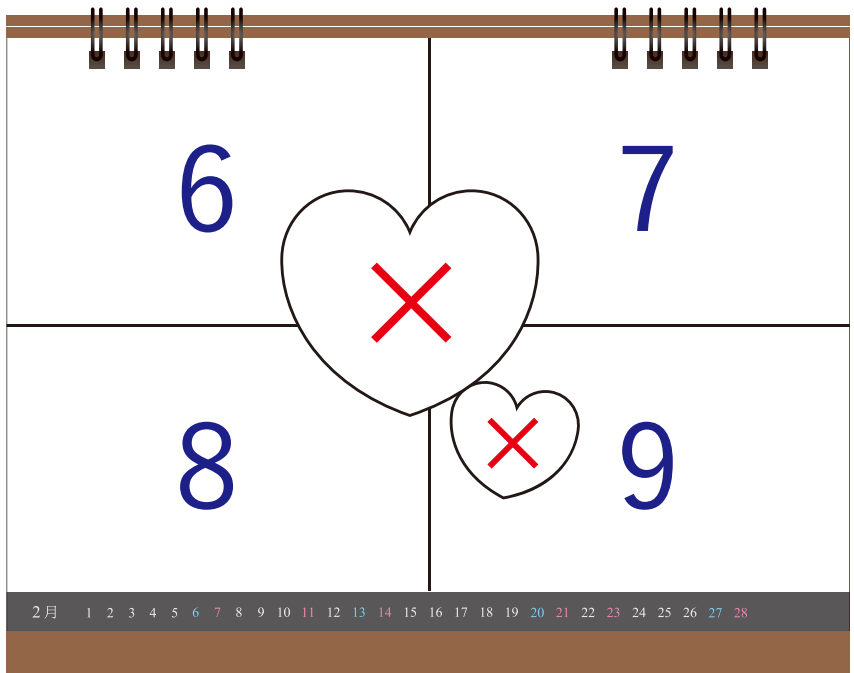

1 月

2 月

3 月

4 月

5 月

21

22

23

×

×

×

10月 1 2 3 4 5 6 7 8 9 10 11 12 13 14 15 16 17 18 19 20 21 22 23 24 25 26 27 28 29 30 31

11月

A calendar for the month of November. The calendar is divided into two rows. The top row has three columns with numbers 56, 57, and 58. The bottom row has two columns: the left column contains a red 'X' and the right column contains the number 59. At the bottom of the calendar is a dark grey bar with the text '11月' followed by numbers 1 through 30. The number 14 is highlighted in red.

12月

A calendar for the month of December. The calendar is divided into two main sections. The left section is mostly blank, with a large red 'X' in the center. The right section is a vertical strip containing three boxes: the top box has the number 60, the middle box has the number 61, and the bottom box has the number 62. Below the number 62 is a red 'X' inside a circle. At the bottom of the calendar is a dark grey bar with the text '12月' followed by numbers 1 through 31. The number 12 is highlighted in red.